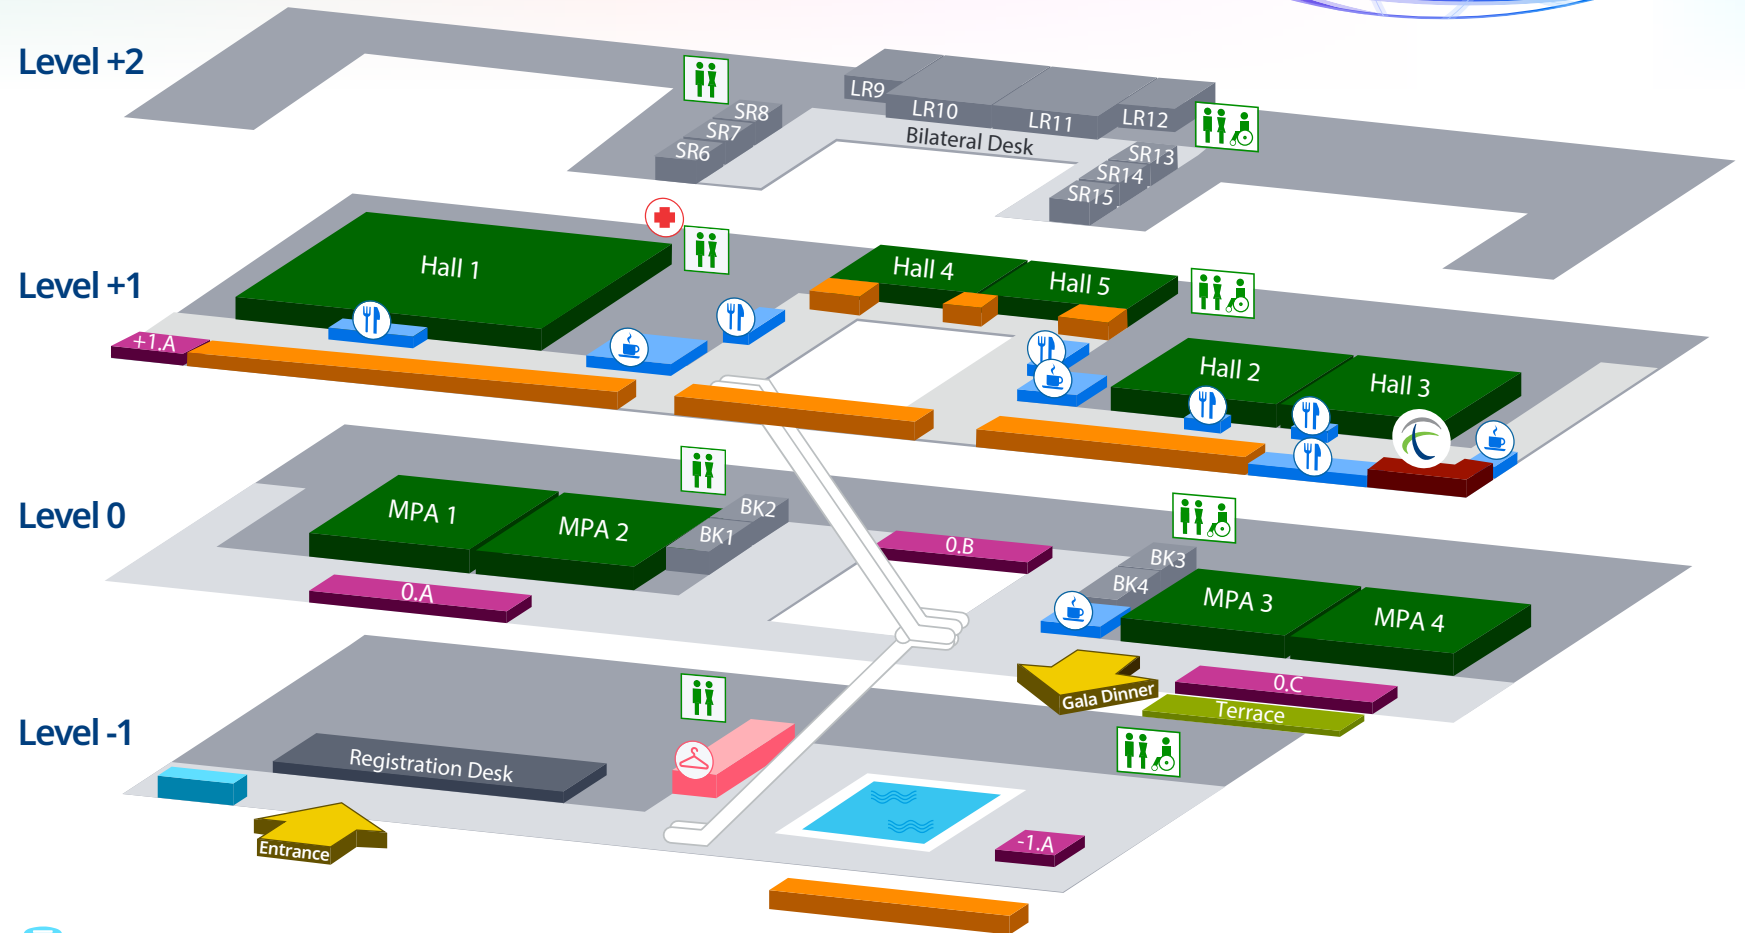

## Level +2 (Restricted Access)

Bilateral Desk, Bilateral Rooms  
 ITF Secretary-General Office (LR9)  
 ITF Presidency Office (LR10)  
 Lounge (LR11)

## Level +1

Hall 1: Plenary Sessions  
 Hall 2, 3, 4, 5: Sessions  
 ITF Stand / Open Stage Cafe  
 Lunch / Coffee Areas  
 Meeting Area +1.A  
 Indoor Exhibition  
 First Aid

## Level 0

MPA 1: Media Centre  
 MPA 2, 3, 4: Sessions  
 Bilateral Rooms  
 Meeting Area 0.A, 0.B, 0.C  
 Terrace  
 Access to Gala Dinner

## Level -1

Entrance to CCL  
 Registration Desk  
 Transport Desk  
 Meeting Area -1.A  
 Outdoor Exhibition  
 Cloakroom  
 Toilets

 Official Summit shuttle buses  
 Public Bus: Line 196  
 Public Tram: Line 16